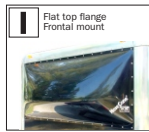

Flush mount model, special colors, black and gray are optional.

Optional Accessories

Side-Burns™	Material	Overall Height	Bubble Width	Overall Width	MEASUREMENT GUIDE Radius Corner Fit Models
NC-TSBM	Fiberglass	60.00	15.50	18.00	
NC-TSBMP	Tuf-R Plastic	60.00	15.50	18.00	
Lights	Incandescent	LED	Light Specifications		
2	NCP-101	NCP-102	Lights packages include 2.5" round amber lens, white rubber grommet, and wiring harness. Holes are pre-drilled upon request.		
3	NCP-109	NCP-110			
5	NCP-111	NCP-112			

Improve mileage and increase towing power by lowering the drag with Nose Cone.